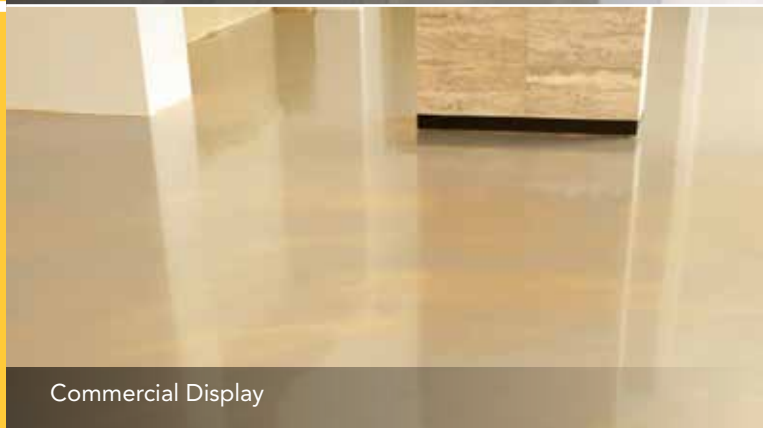

Residential Kitchen

Description:

Antiskid Architectural Seamless Flooring is a superior architectural resin based flooring for a wide variety of industrial, commercial and residential flooring where seamless fluid flooring appearances are required.