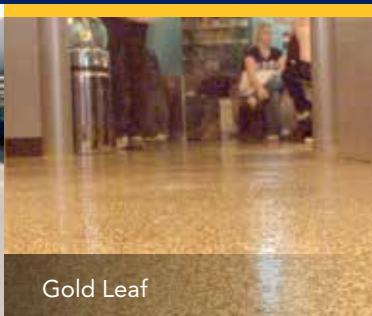

Enhance your interior design with Architectural Seamless Resin Flooring

Antiskid designs, supplies and installs polymer epoxy and polyurethane seamless resin floor surfaces for all residential and commercial floor applications.

Whatever your design vision, Antiskid provides creative concepts and recommendation for decorative seamless resin floor surfaces in a wide range of colours, textures and finishes. Our resin floors not only enhance your interior designs, but they're also durable, easy to clean, and come in anti-slip or smooth finishes. They're ideal for display areas, shop fronts, modern housing developments, building entrances or anywhere you want to make a statement.