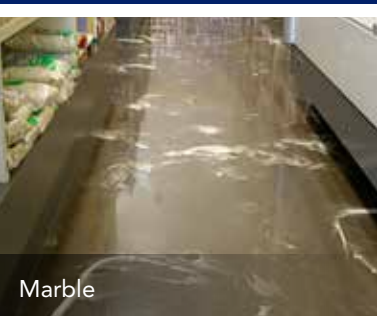

Granite

Enhance your interior design with Architectural Seamless Resin Flooring

Marble